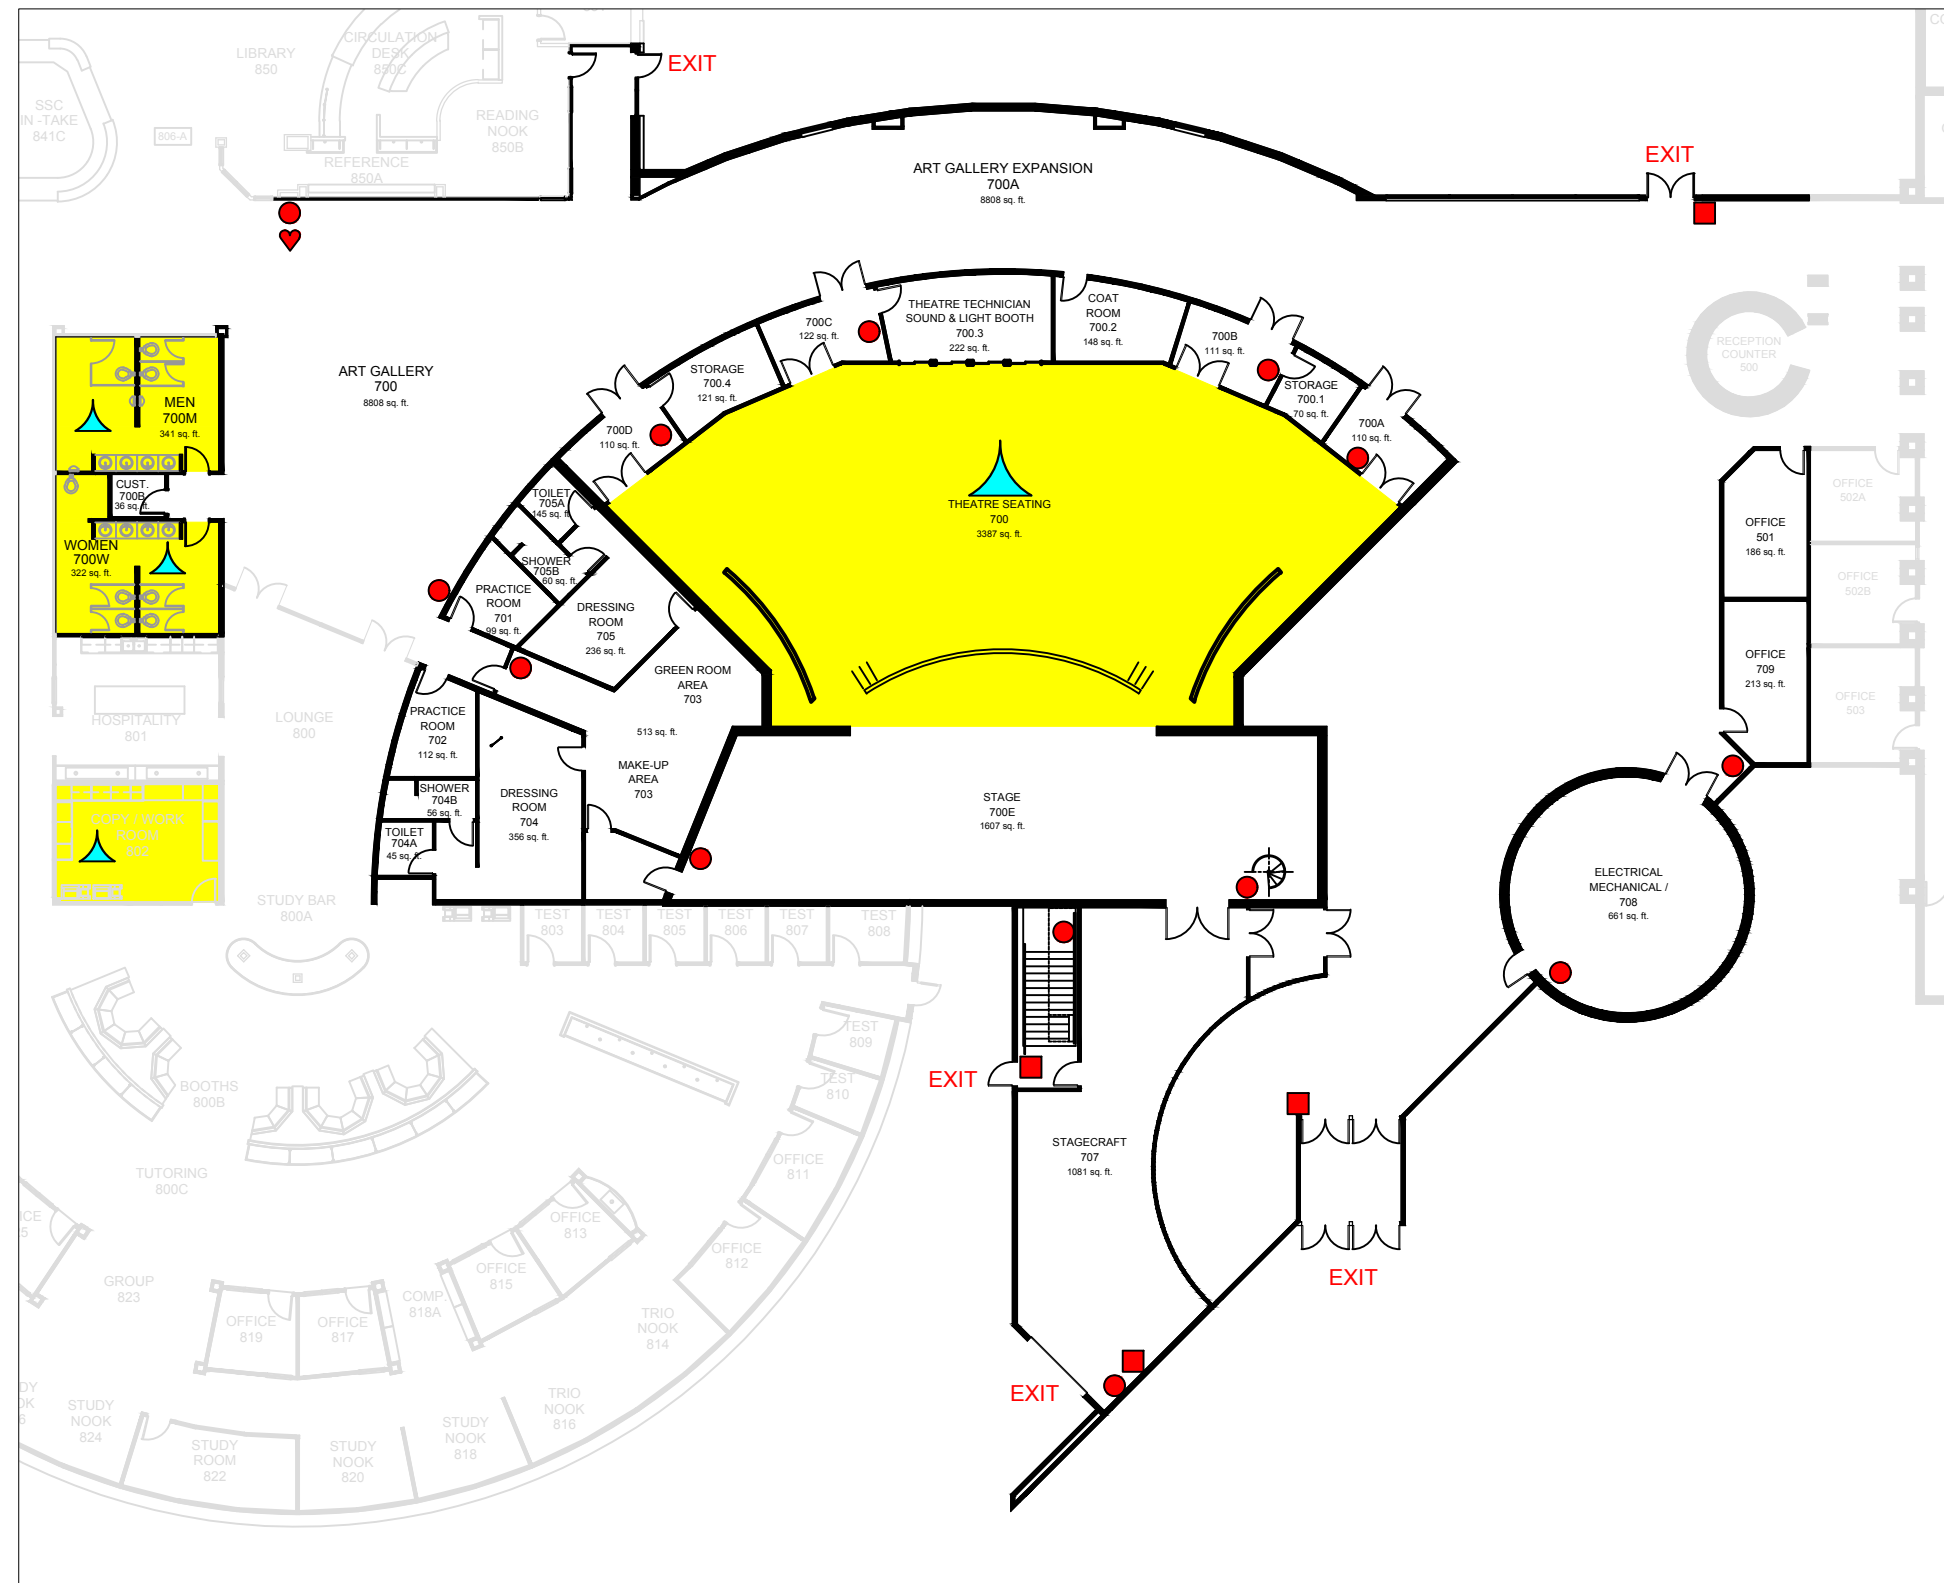

# Besse Center

700 Building  
13,343 SQ. FT.

## LEGEND

-  = FIRE EXTINGUISHER
-  = PULL ALARM
-  = SEVERE WEATHER SHELTER
-  = AUTOMATED EXTERNAL DEFIBRILLATOR