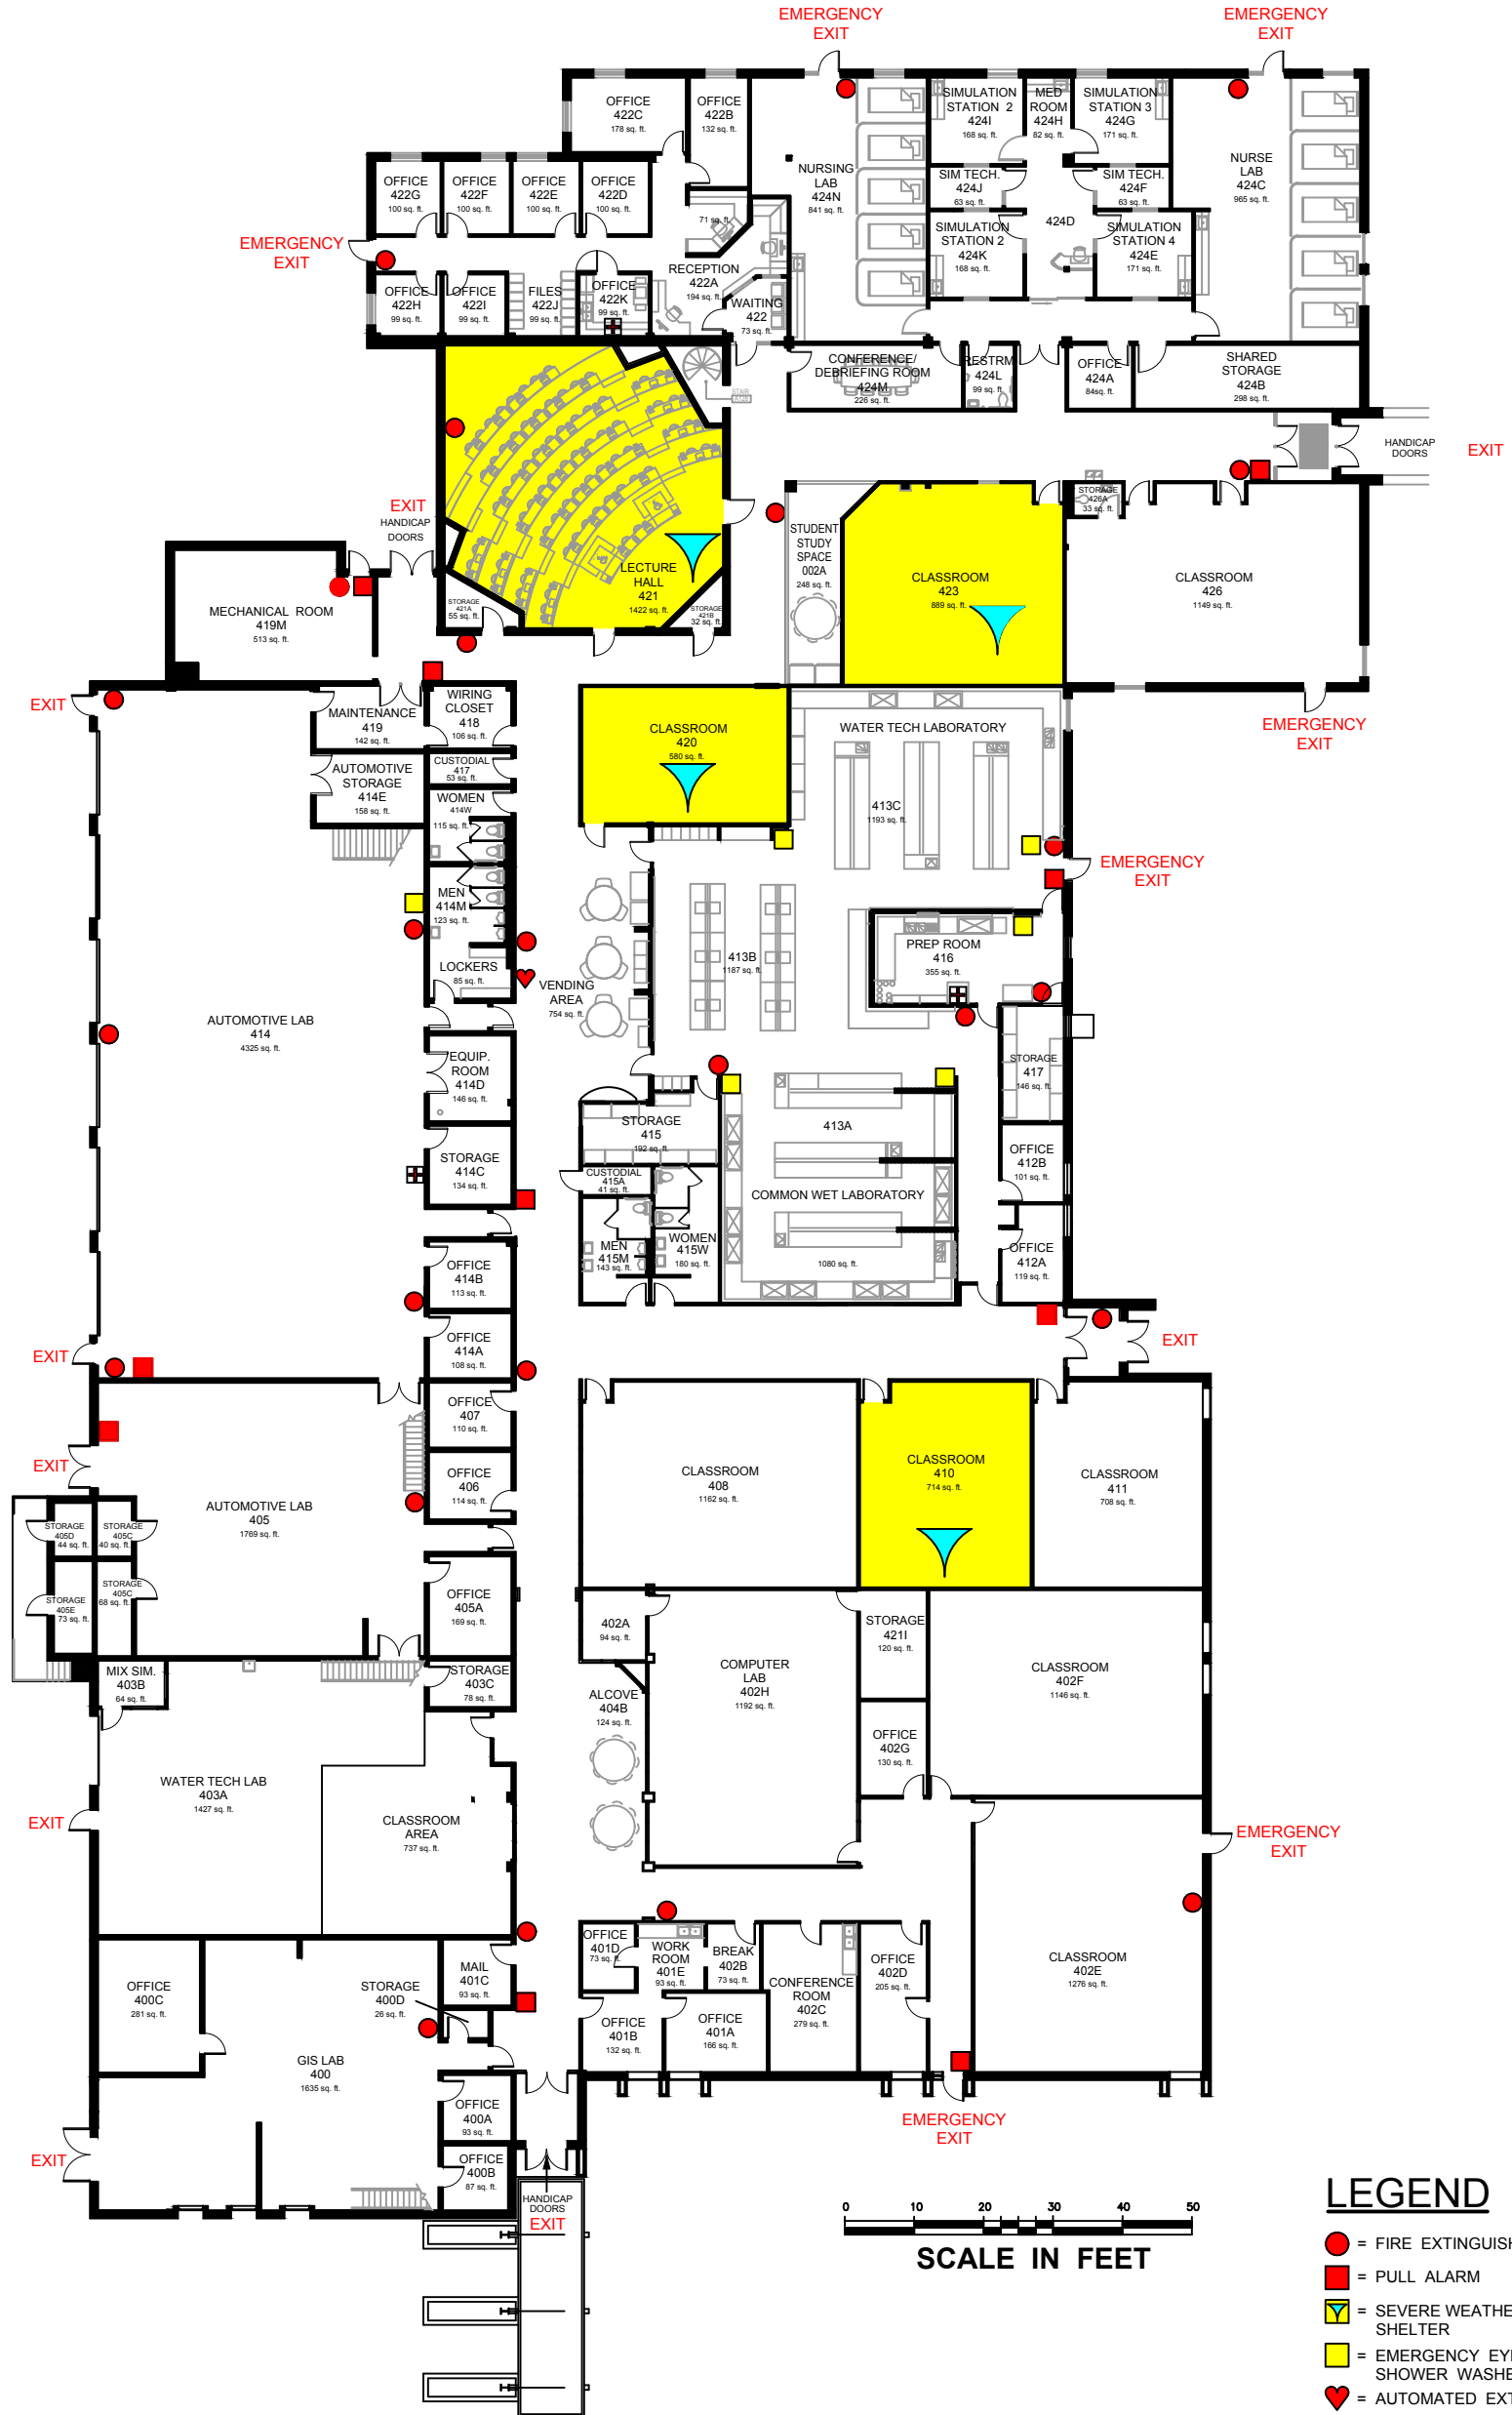

Besse Health and Technology (BHAT)

Building 400 - 50,565 SQ. FT.

LEGEND

- = FIRE EXTINGUISHER
- = PULL ALARM
- ▲ = SEVERE WEATHER SHELTER
- = EMERGENCY EYE / SHOWER WASHER
- ♥ = AUTOMATED EXTERNAL DEFIBRILLATOR
- ✚ = FIRST AID KIT