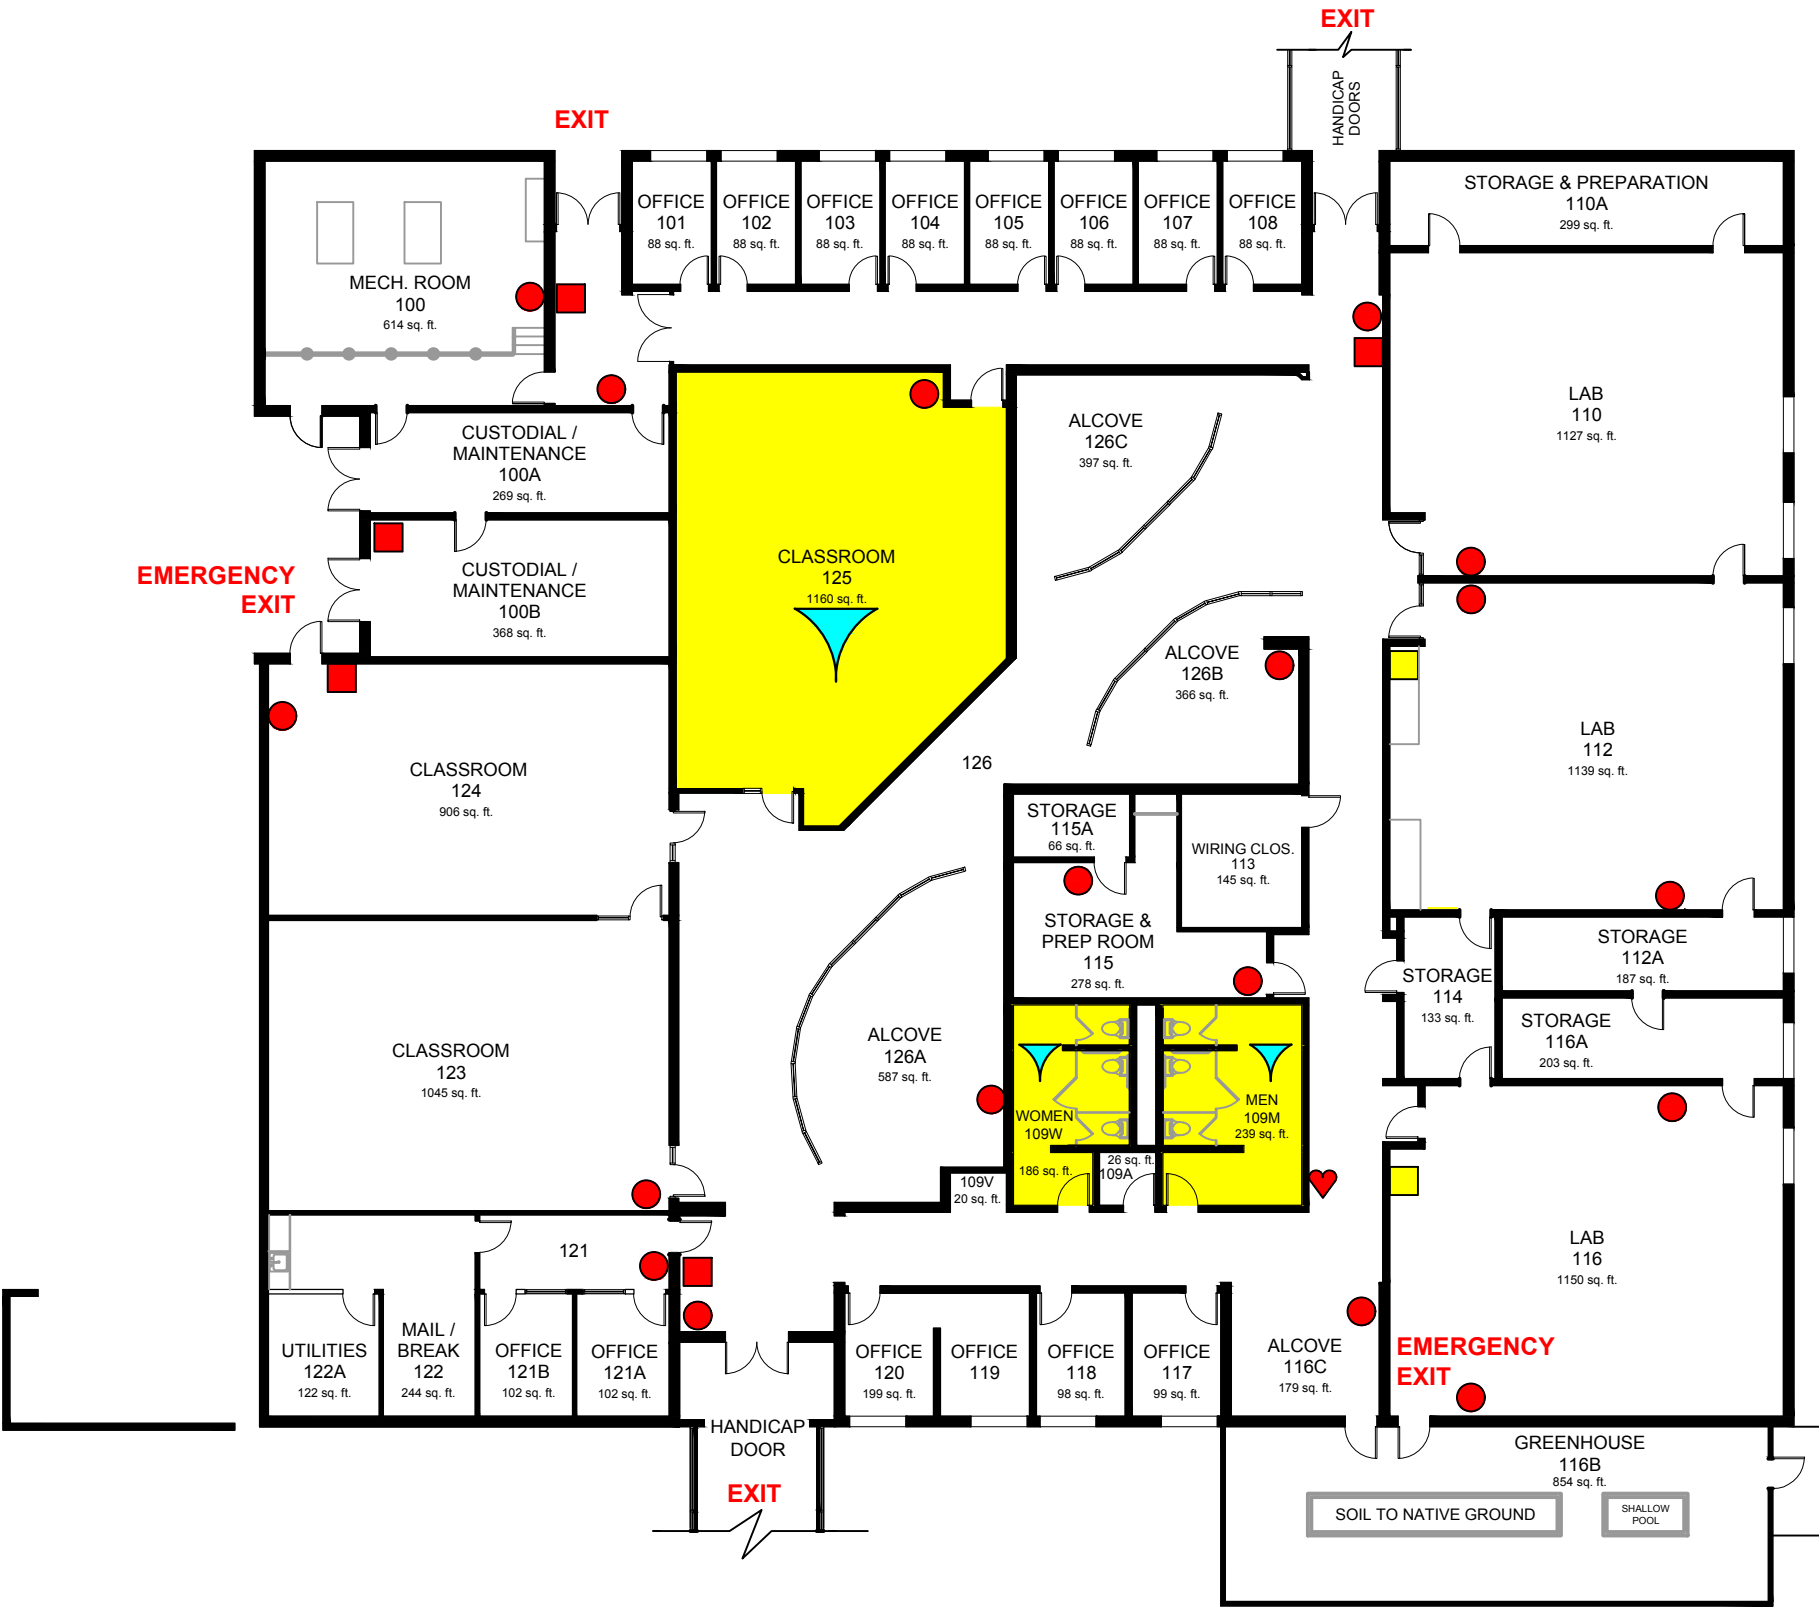

MATH/SCIENCE BLDG. 100

18,302 SQ. FT.

LEGEND

- = FIRE EXTINGUISHER
- = PULL ALARM
- Y = SEVERE WEATHER SHELTER
- E = EMERGENCY EYE / SHOWER WASHER
- ♥ = AUTOMATED EXTERNAL DEFIBRILLATOR

SCALE IN FEET