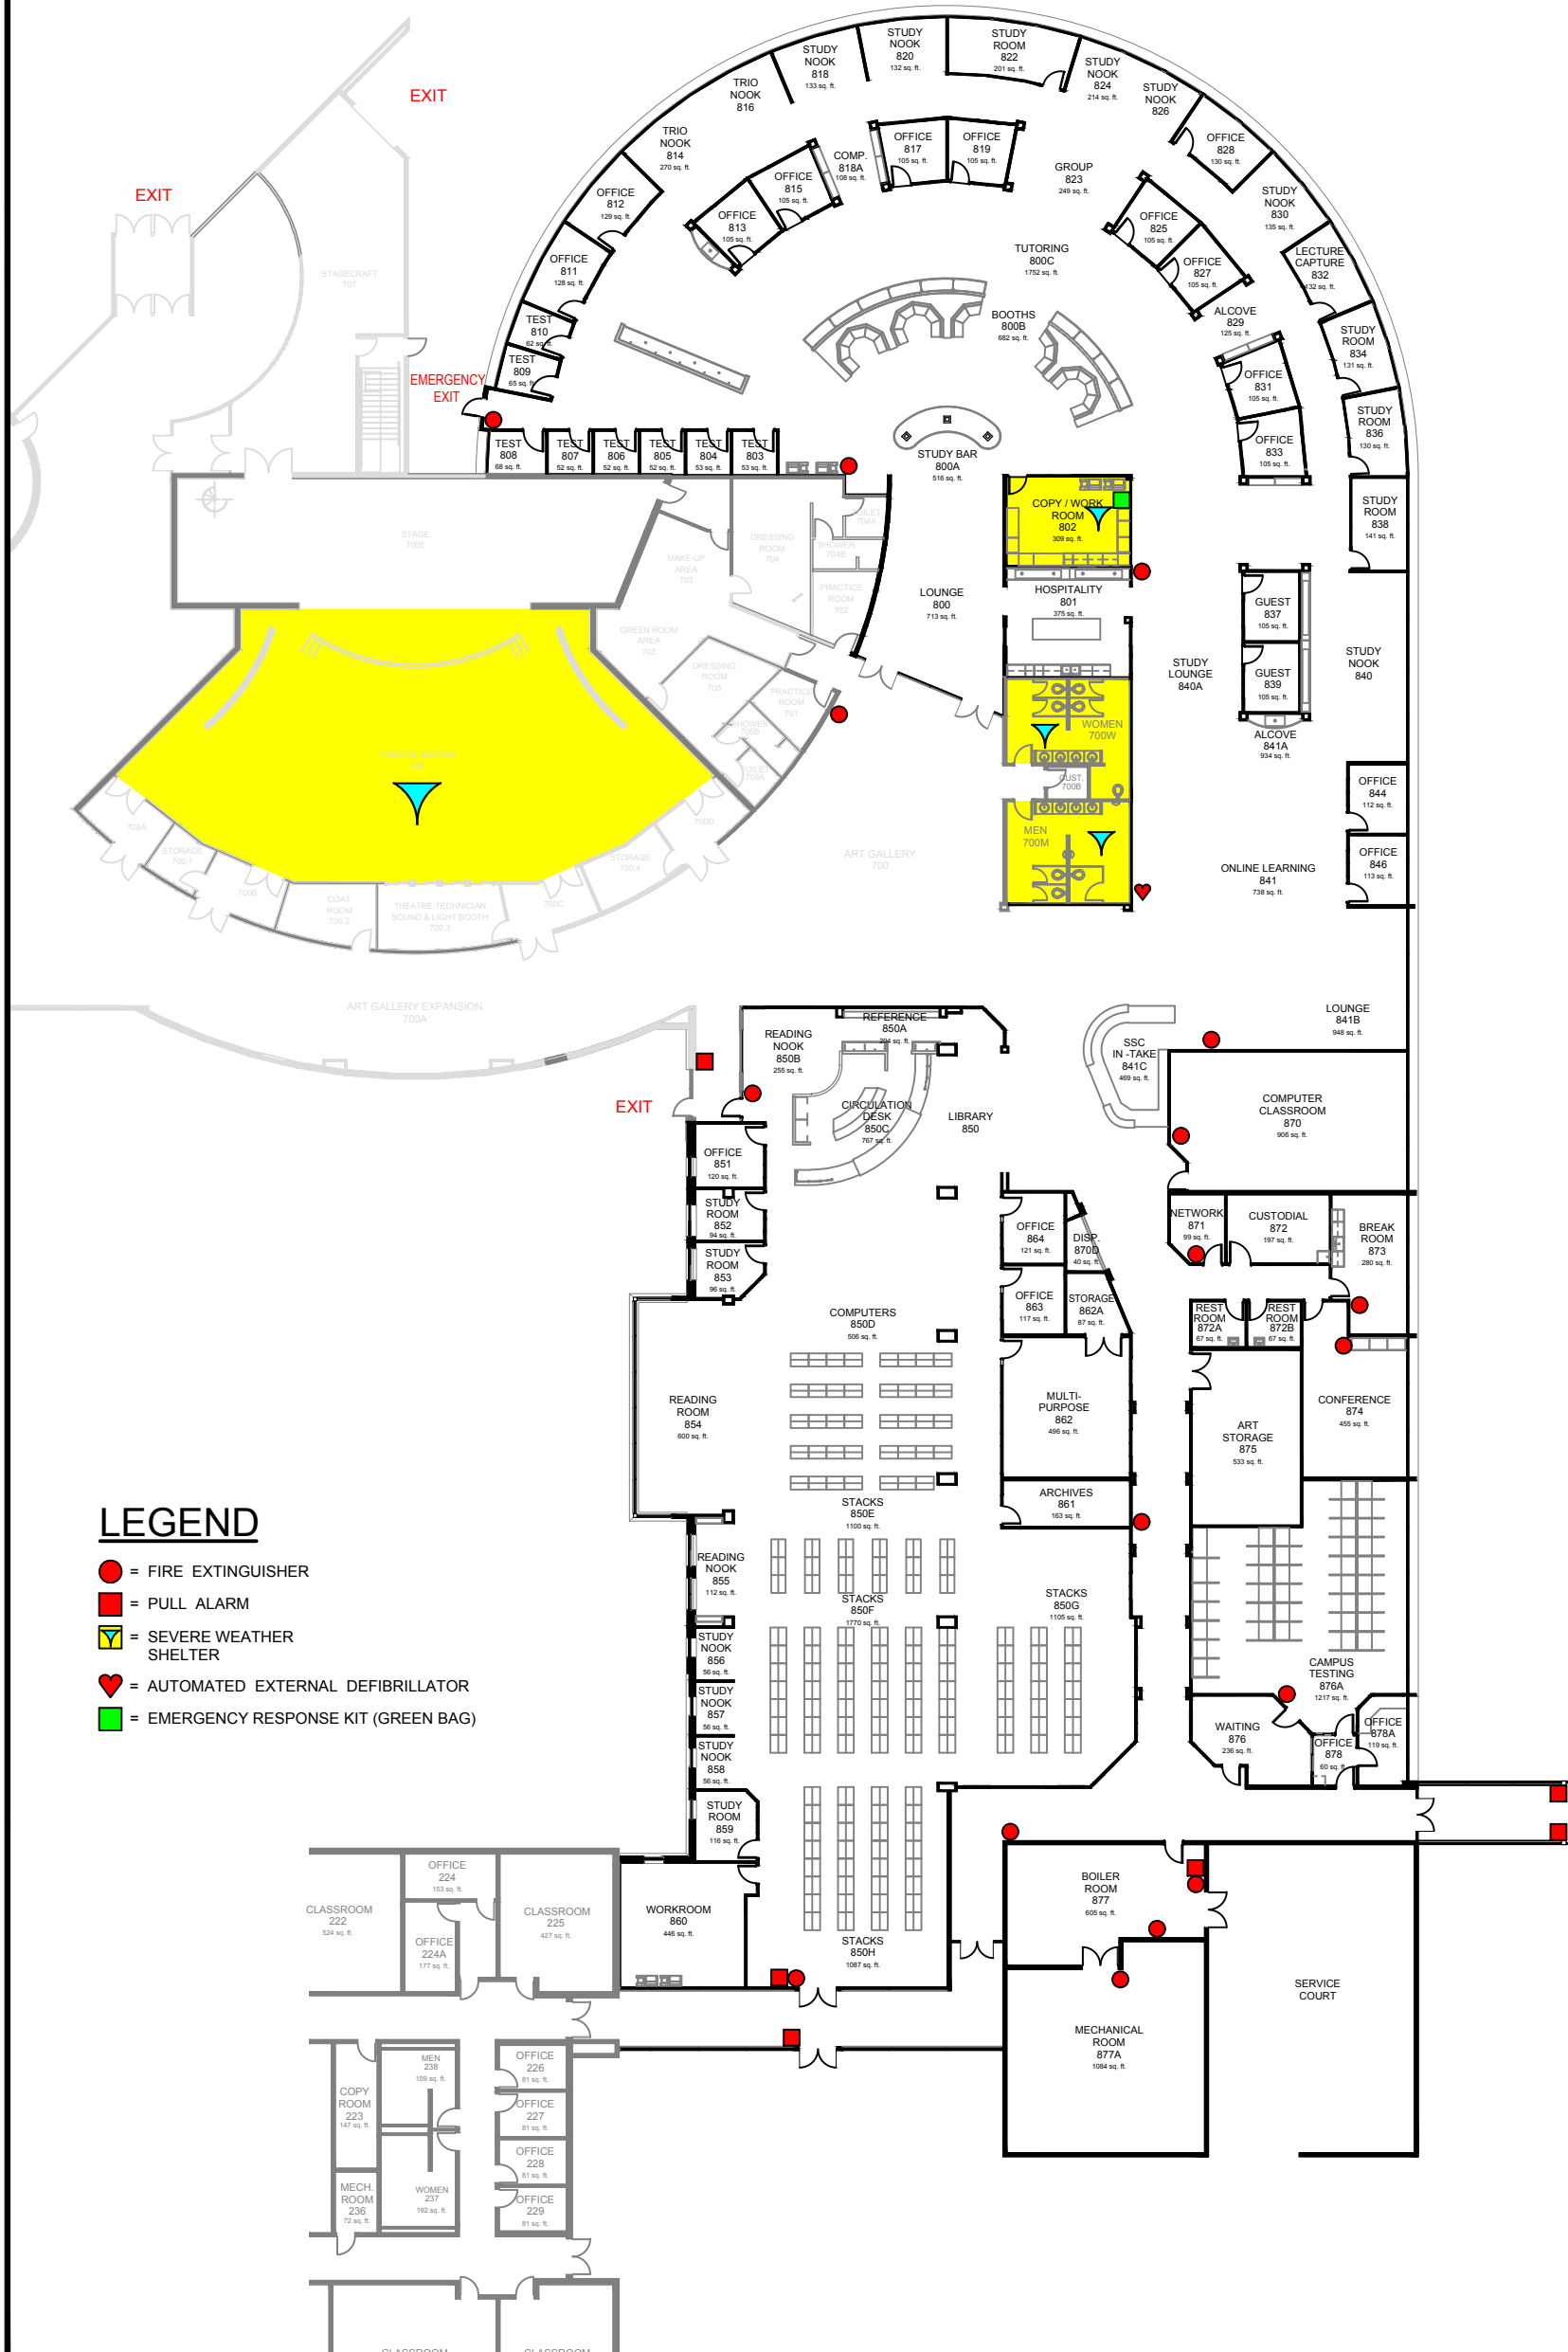

HUB

Building 800
37,457 SQ. FT.

LEGEND

- = FIRE EXTINGUISHER
- = PULL ALARM
- ▽ = SEVERE WEATHER SHELTER
- ♥ = AUTOMATED EXTERNAL DEFIBRILLATOR
- = EMERGENCY RESPONSE KIT (GREEN BAG)