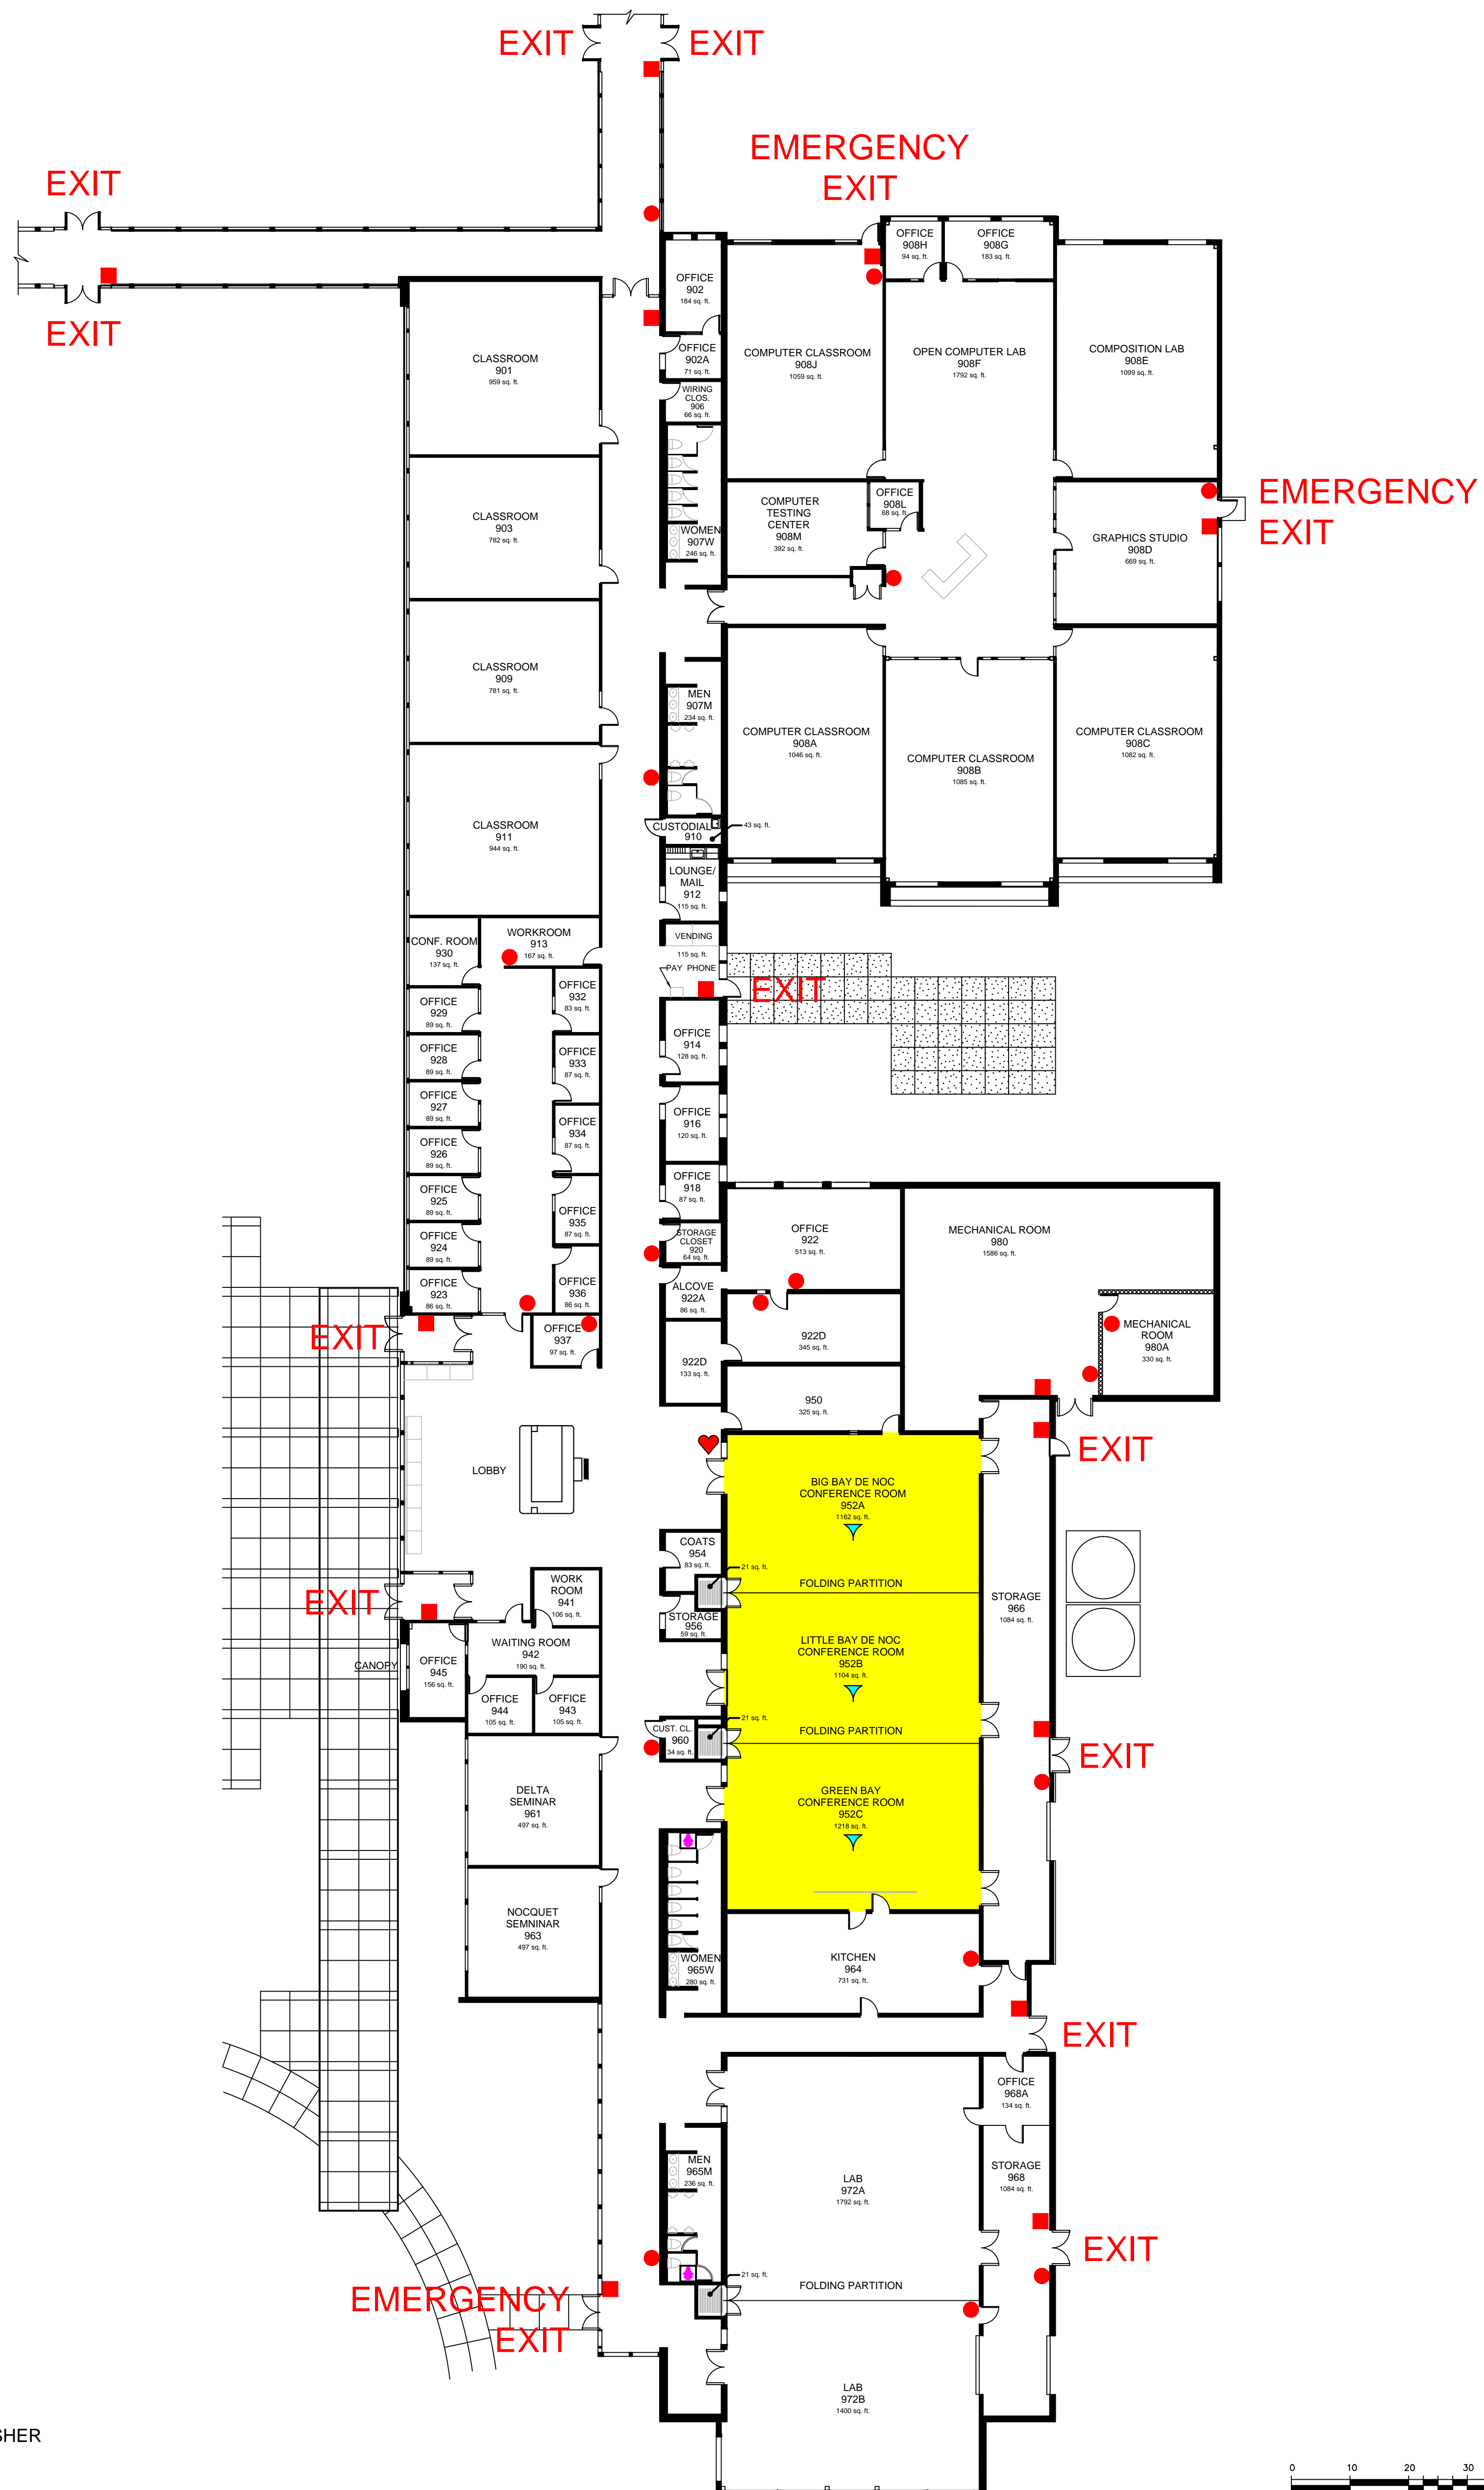

# Joseph Heirman University Center(JHUC)

Building 900  
40,600 SQ. FT.

## LEGEND

- = FIRE EXTINGUISHER
- = PULL ALARM
- ☒ = SEVERE WEATHER SHELTER
- ♥ = AUTOMATED EXTERNAL DEFIBRILLATOR
- 👶 = BABY CHANGING STATION

0 10 20 30 40 50  
SCALE IN FEET