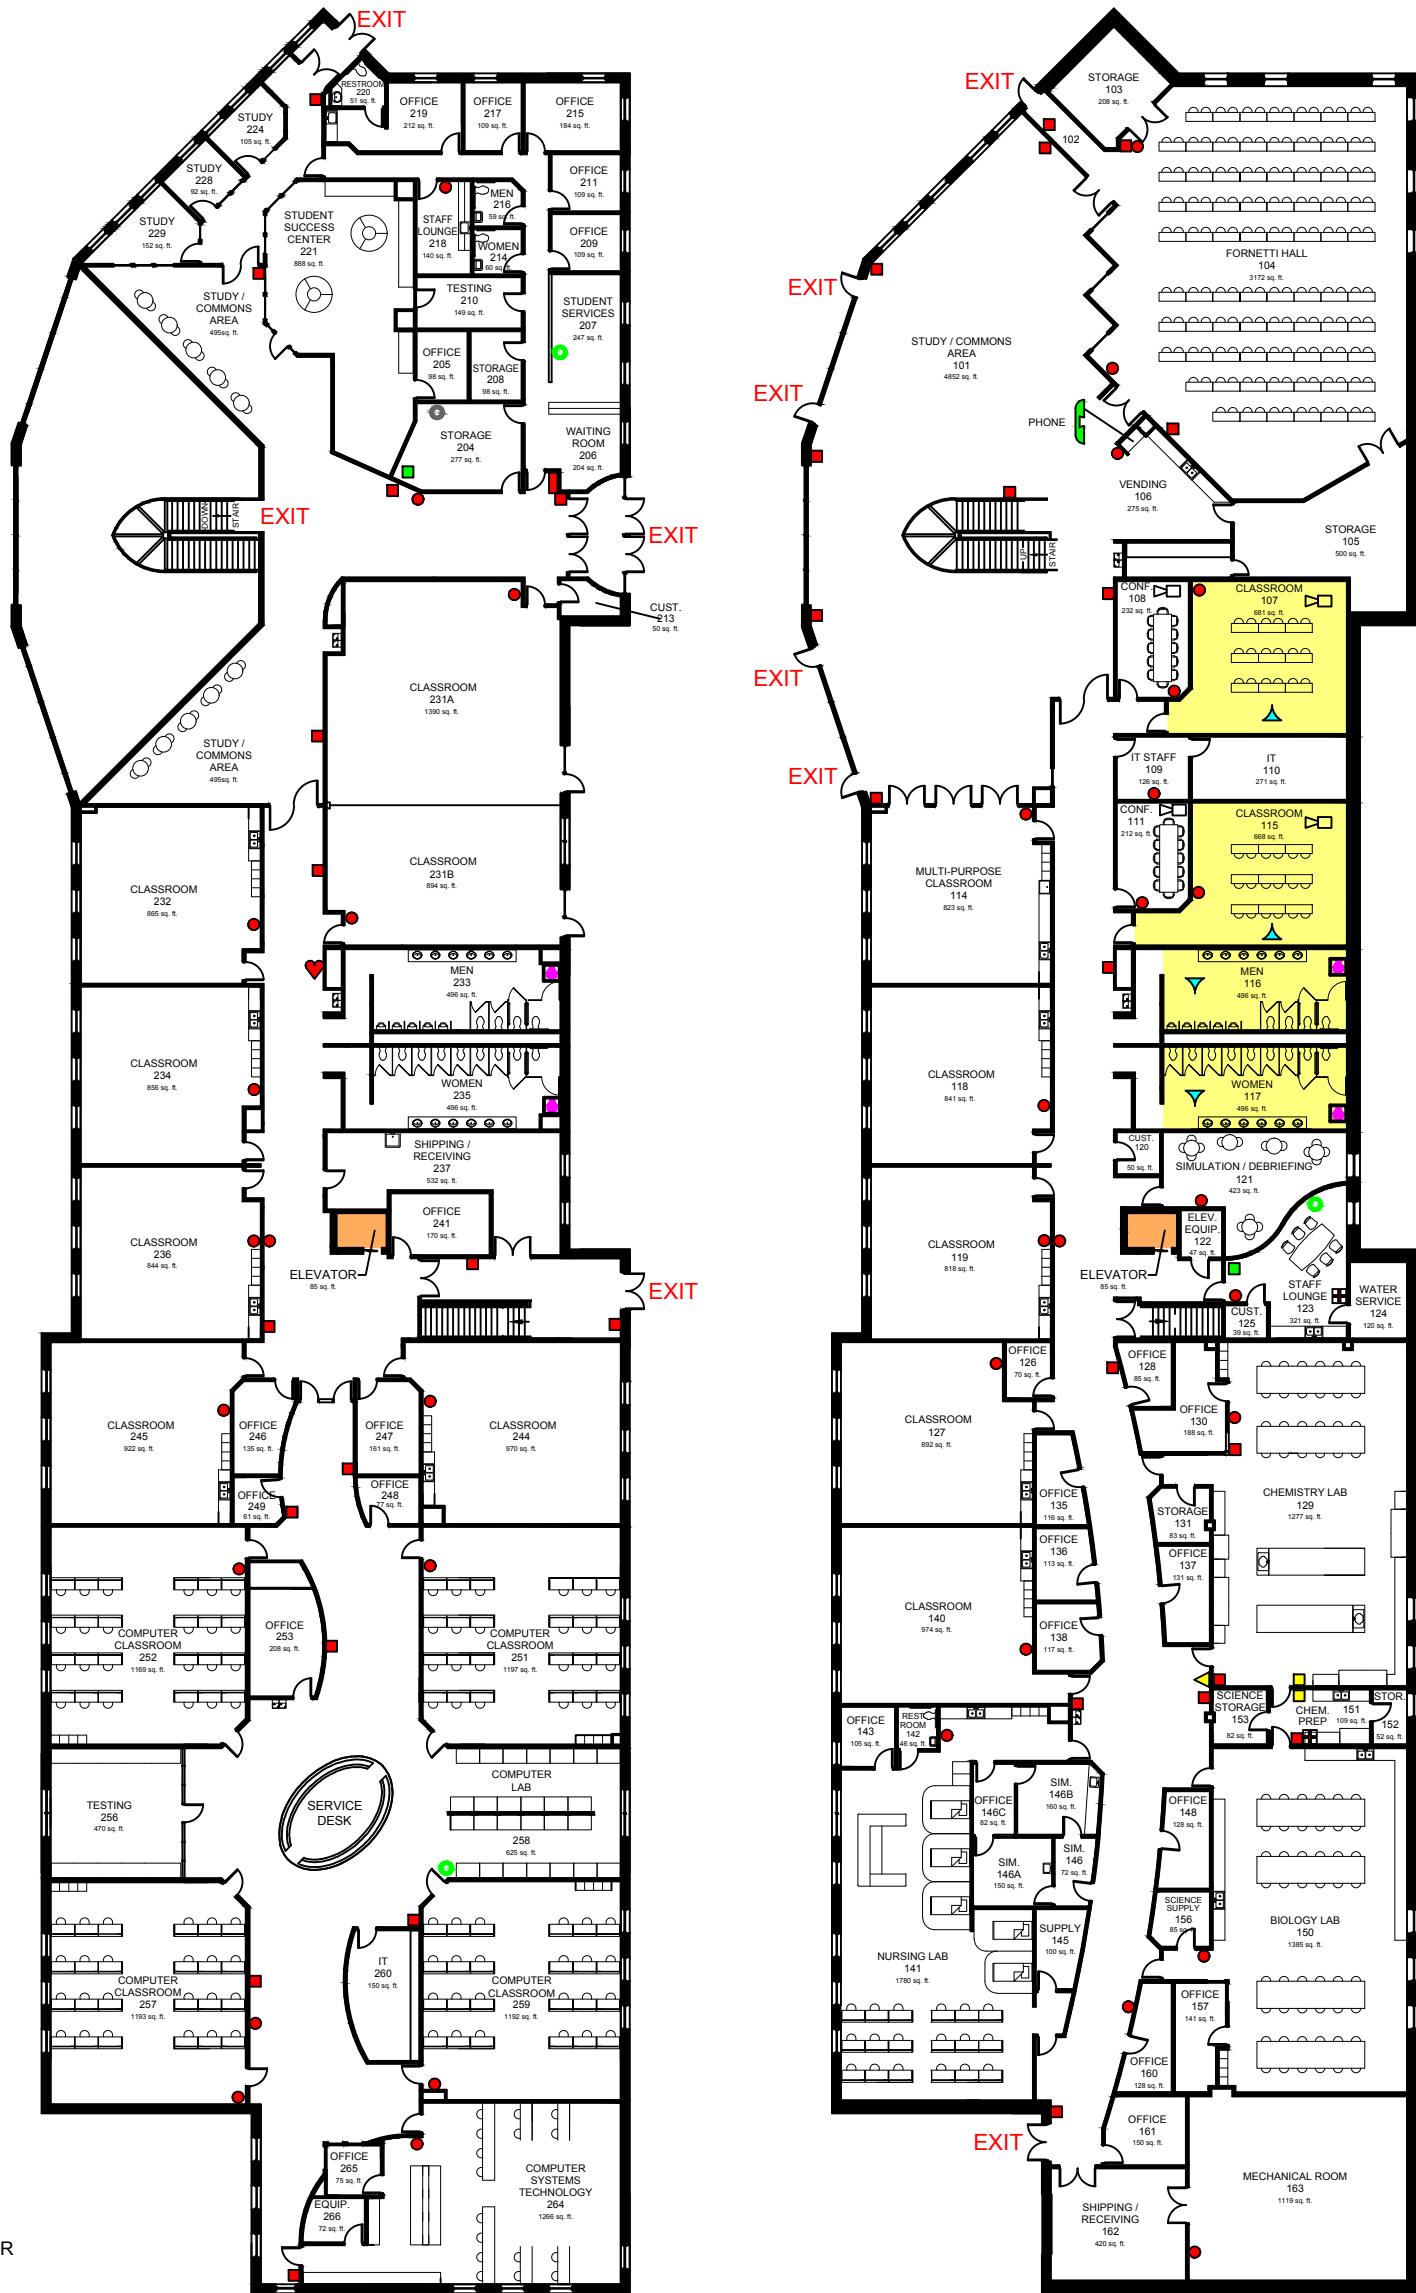

Bay College West Campus

67,256 SQ. FT.

LEGEND

- = FIRE EXTINGUISHER
- = PULL ALARM
- ▲ = NATURAL GAS SHUT OFF VALVE
- ▢ = SEVERE WEATHER SHELTER
- ♥ = AUTOMATED EXTERNAL DEFIBRILLATOR
- = BABY CHANGING STATION
- = EMERGENCY EYE / SHOWER WASHER
- = EMERGENCY RESPONSE KIT
- = PAPERCUT PRINTER (COLOR)
- = PAPERCUT PRINTER (BLACK & WHITE)
- = POLYCOM ITV ROOM

EMERGENCY EXIT ONLY