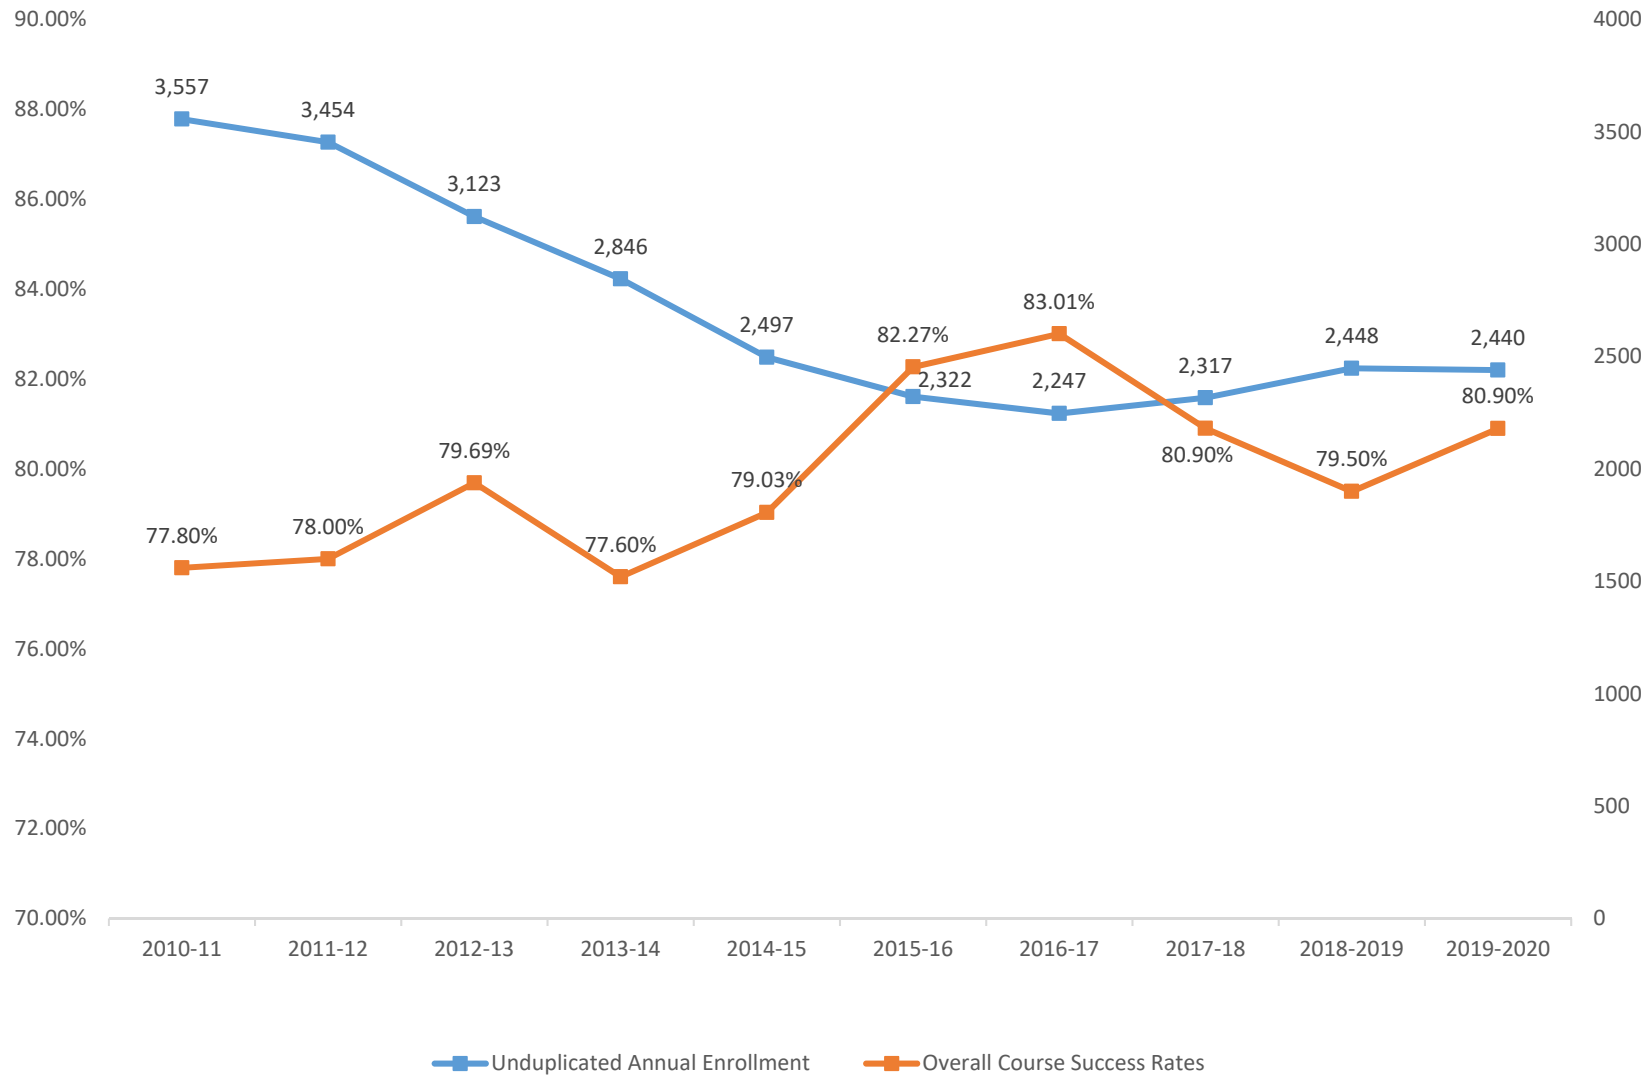

OVERALL COURSE SUCCESS RATES

Source: Jenzabar Data (as of September, 2020)

Students who receive a 2.0 or higher in a course during the academic year (Excludes AU, I and F* Grades)