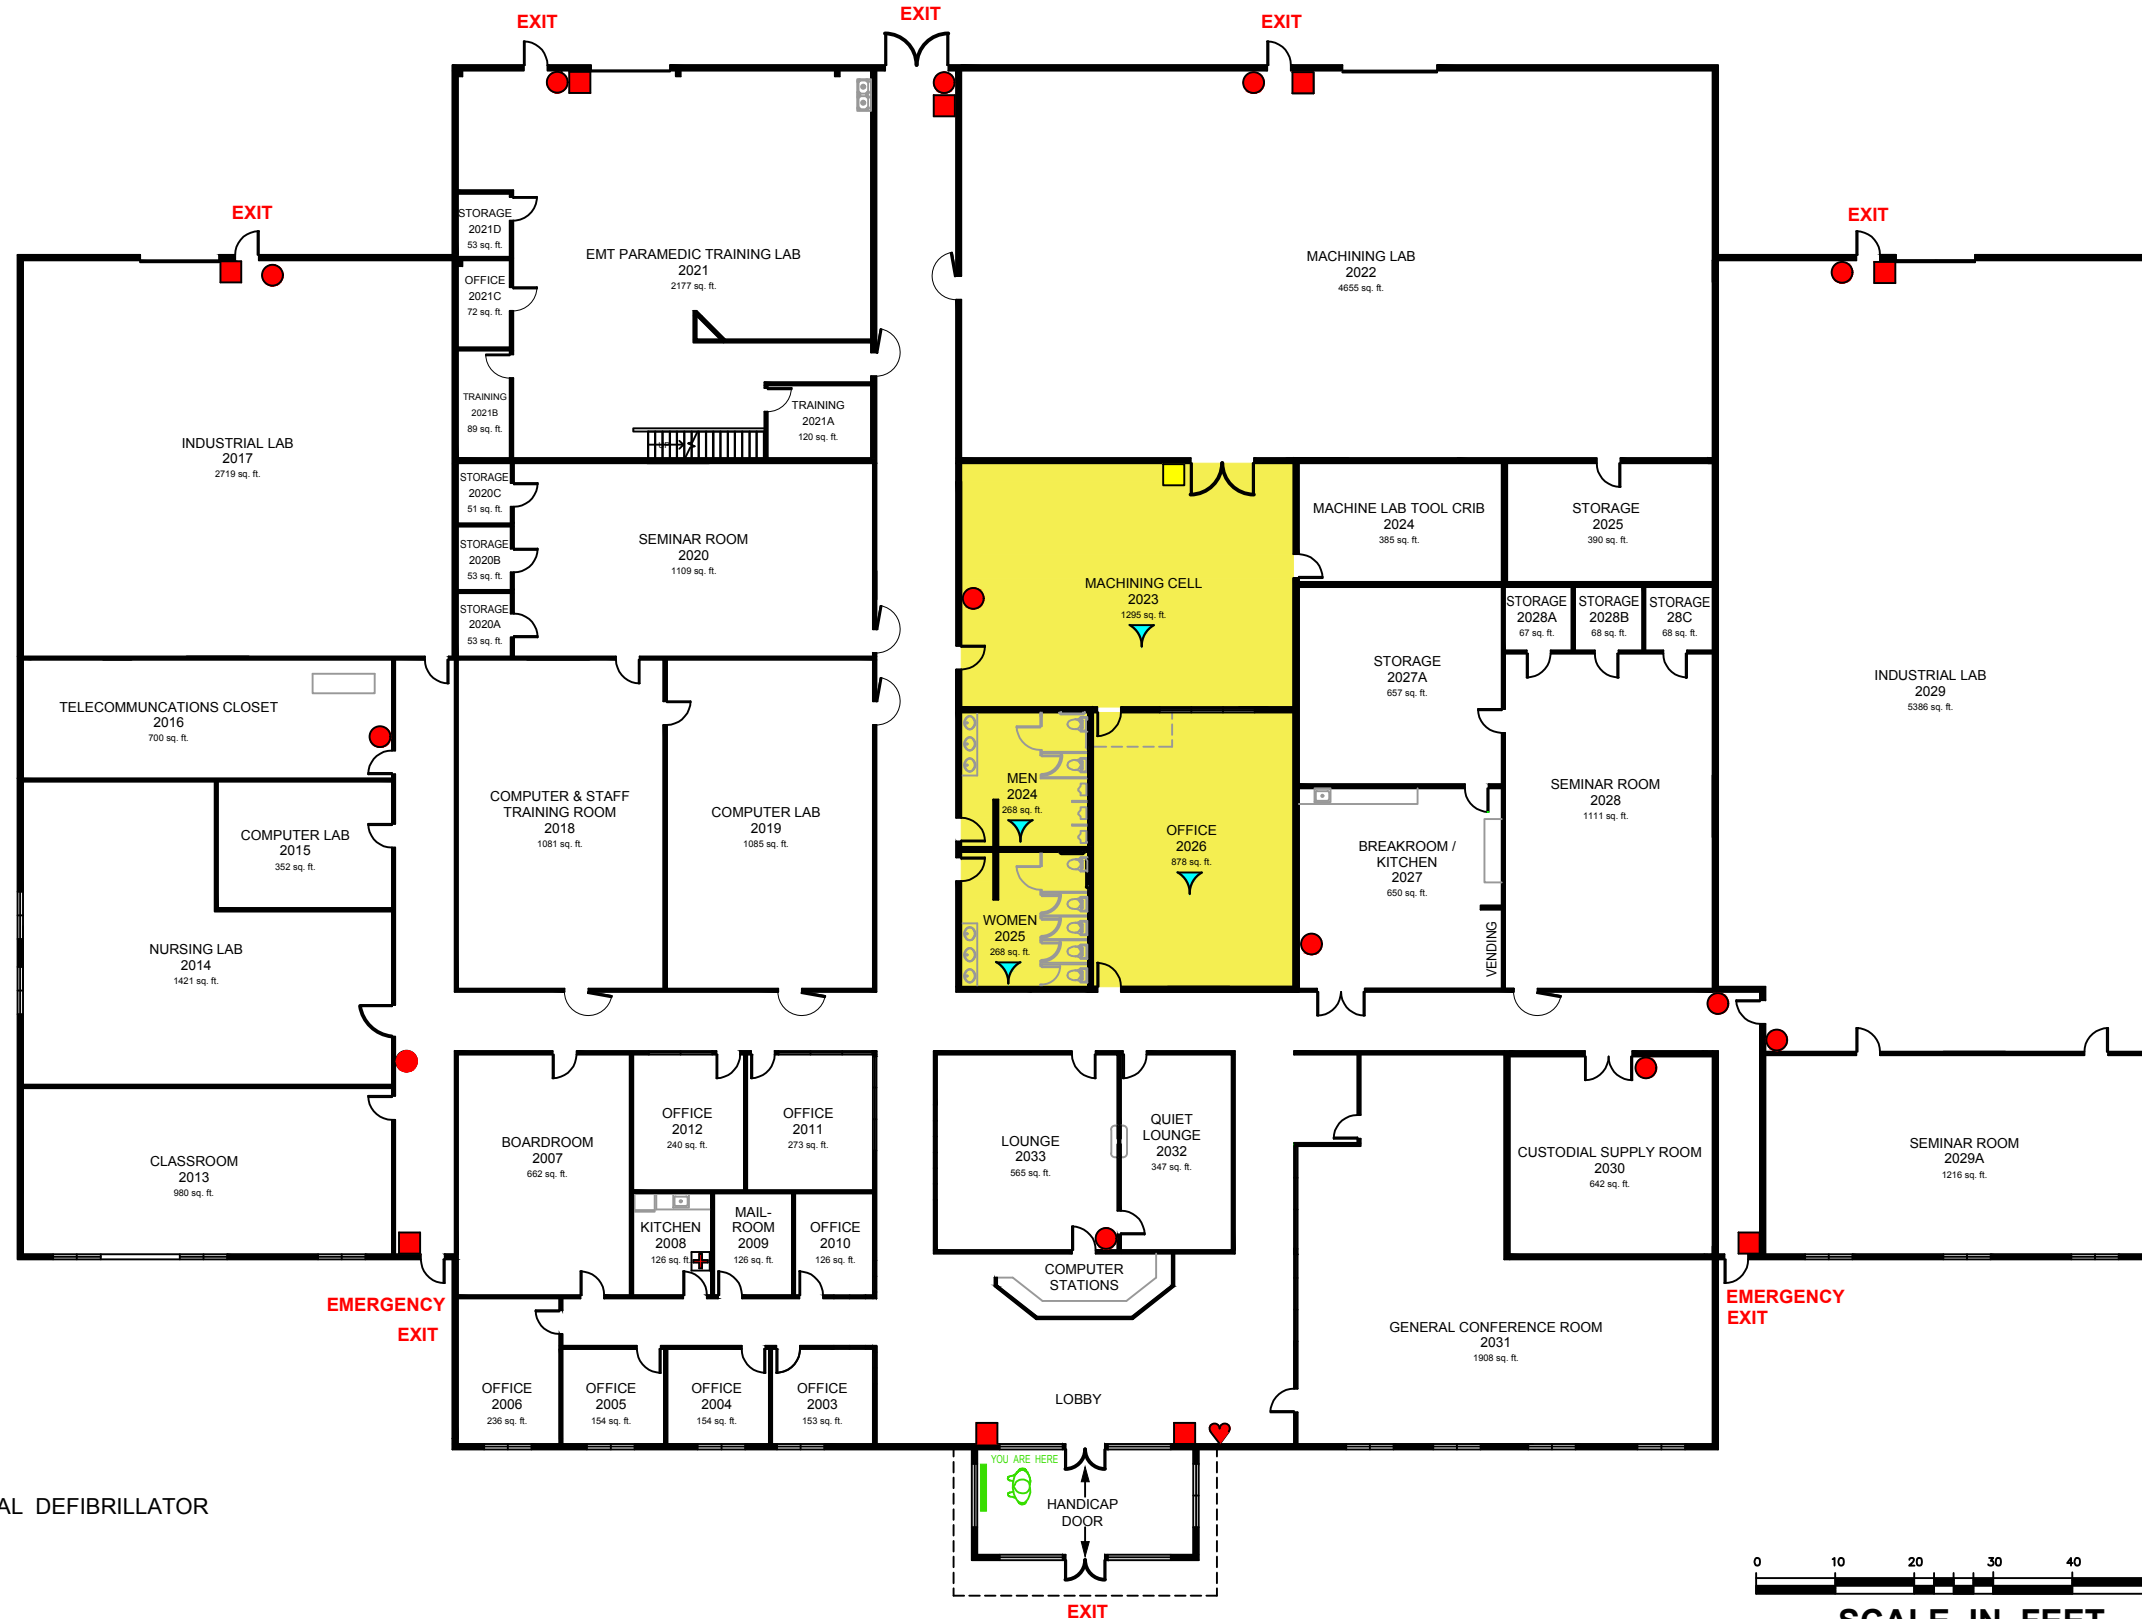

M-TEC CENTER

Building 2000

42,170 SQ. FT.

LEGEND

- = FIRE EXTINGUISHER
- = PULL ALARM
- ▲ = SEVERE WEATHER SHELTER
- ♥ = AUTOMATED EXTERNAL DEFIBRILLATOR
- + = FIRST AID KIT
- = EMERGENCY EYE / SHOWER WASHER