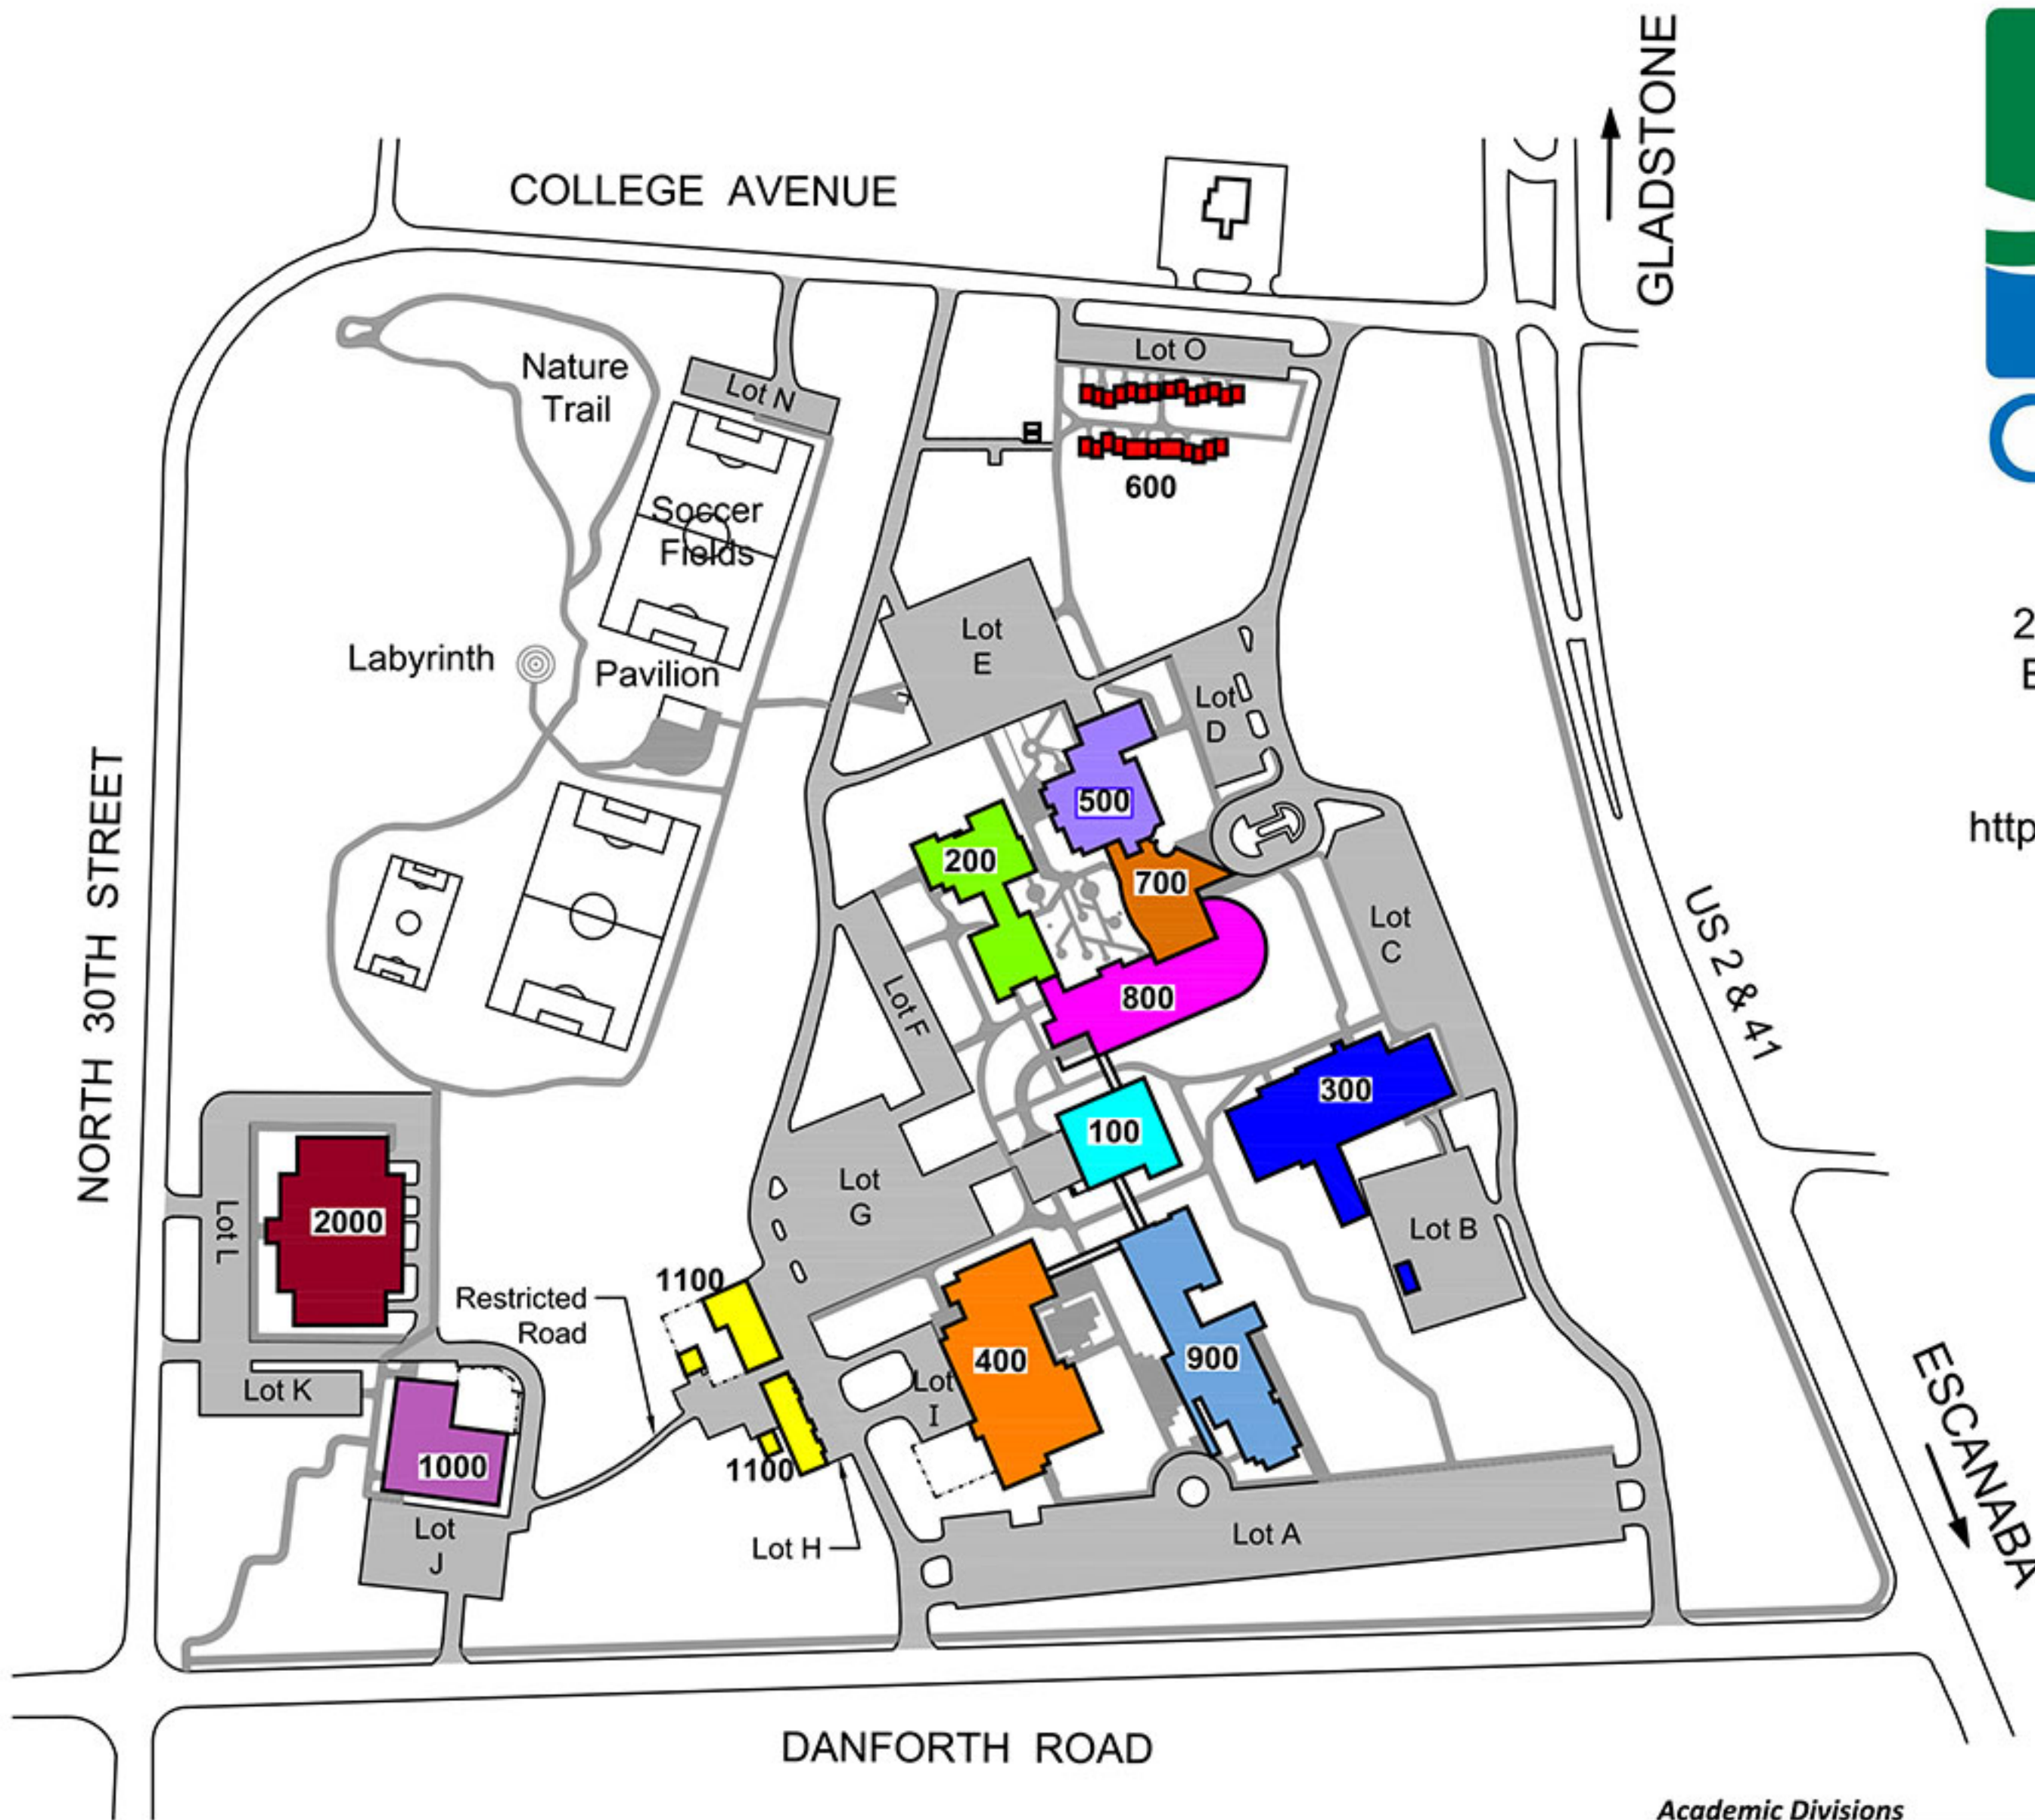

CAMPUS

2001 N. Lincoln Road
 Escanaba, MI 49829
 (906) 786-5802
 (800) 221-2001
<http://www.baycollege.edu>

LEGEND

- 100 Math / Science Building (MS)
 - 200 Catherine Bonifas / Administrative Services (CB)
 - 300 Physical Education Complex (PEC)
 - 400 Besse Health and Technology (BHAT)
 - 500 Student Center (SC)
 - 600 Student Housing
 - 700 Besse Center (BESSE)
 - 800 HUB
 - 900 Joseph Heirman University Center (JHUC)
 - 1000 Welding / Shipping and Receiving (WELD/SHIP)
 - 1100 Maintenance Buildings (MAINT)
 - 2000 Michigan Technical Education Center (MTEC)
- Parking Lots - A, B, C, D, E, F, G, H, I, J, K, L, N, O